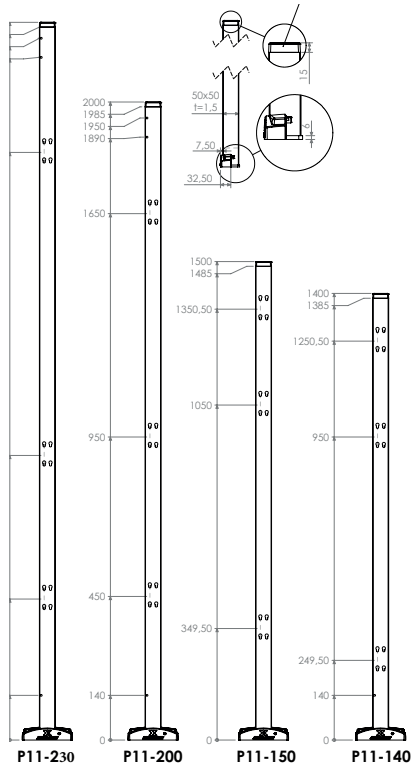

Axelent Product Information

» X-Guard® Posts

X-Guard® Posts

Our posts are available in two different sizes, 50x50 and 70x70 mm. The colours for the 50x50 post are RAL 1018, RAL 3020, RAL 5005 and RAL 9011 and for the 70x70 post RAL 1018. The posts can also be tailored to specific customer requirements. Almost all of Axelent's posts have 100 mm gap to floor. The extension is available in all four different colours.

The 50x50 mm post is available in four different heights; 1400, 1500, 2000 and 2300 mm.

The extension for this post is; 750 mm.

The 70x70 mm post is available in three different heights; 1400, 2000 and 2300 mm, with extension 750, 1300, 1900 and 2200 mm.

Edging is an accessory for plastic and sheet metal panels. This is used to cover the distance between the post and the frame of the panel. The edging is available in three heights; 750, 1900 and 2200 mm.

Posts

- 50x50 and 70x70 mm
- Edging for plastic and sheet panels

Axellent Product Information

» X-Guard® Posts

Technical data

50x50 mm, Yellow (RAL 1018)

Art. no.	Gap to floor (mm)	Height (mm)
P11-140	100	1400
P11-150	200	1500
P11-200	100	2000
P11-230	100	2300