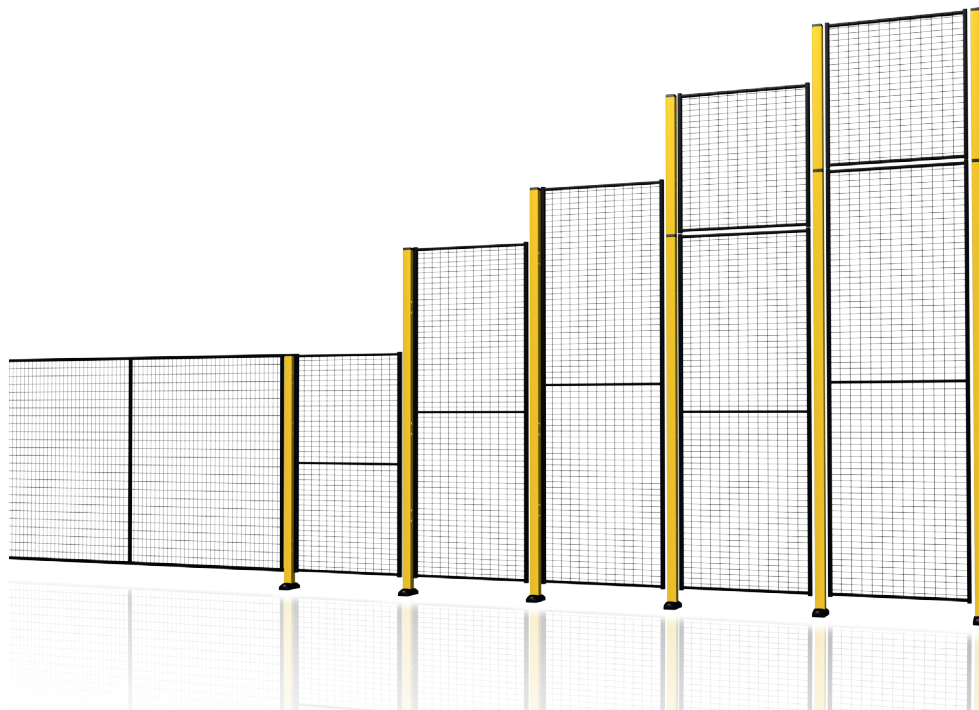

Axelent Product Information

» X-Guard® Posts

X-Guard® Posts

Our posts are available in two different sizes, 50x50 and 70x70 mm. The colours for the 50x50 post are RAL 1018, RAL 3020, RAL 5005 and RAL 9011 and for the 70x70 post RAL 1018. The posts can also be tailored to specific customer requirements. Almost all of Axelent's posts have 100 mm gap to floor. The extension is available in all four different colours.

The 50x50 mm post is available in four different heights; 1400, 1500, 2000 and 2300 mm.

The extension for this post is; 750 mm.

The 70x70 mm post is available in three different heights; 1400, 2000 and 2300 mm, with extension 750, 1300, 1900 and 2200 mm.

Edging is an accessory for plastic and sheet metal panels. This is used to cover the distance between the post and the frame of the panel. The edging is available in three heights; 750, 1900 and 2200 mm.

Posts

- 50x50 and 70x70 mm
- Edging for plastic and sheet panels

Axellent Product Information

» X-Guard® Posts

Technical data

50x50 mm, Yellow (RAL 1018)

Art. no.	Gap to floor (mm)	Height (mm)
P11-140	100	1400
P11-150	200	1500
P11-200	100	2000
P11-230	100	2300