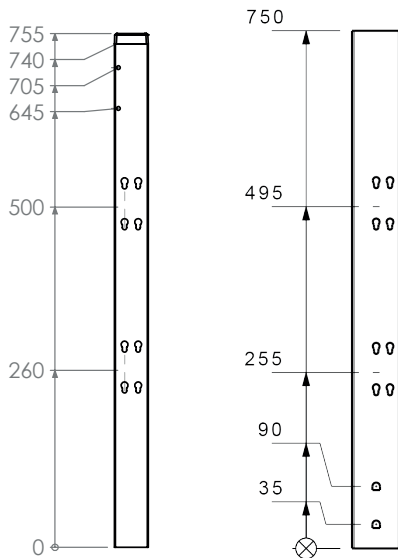

The 50x50 mm post is available in four different heights; 1400, 1500, 2000 and 2300 mm.

The extension for this post is; 750 mm.

The 70x70 mm post is available in three different heights; 1400, 2000 and 2300 mm, with extension 750, 1300, 1900 and 2200 mm.

Posts

- 50x50 and 70x70 mm
- Edging for plastic and sheet panels

Axellent Product Information

» X-Guard® Posts

Technical data

50x50 mm, Yellow (RAL 1018)

Art. no.	Gap to floor (mm)	Height (mm)
P11-140	100	1400
P11-150	200	1500
P11-200	100	2000
P11-230	100	2300

50x50 mm, Red (RAL 3020)

Art. no.	Gap to floor (mm)	Height (mm)
P71-140	100	1400
P71-200	100	2000
P71-230	100	2300

70x70 mm inkl. foot (RAL 9011), Yellow (RAL 1018)

Art. no.	Gap to floor (mm)	Height (mm)
P13-140	100	1400
P13-200	100	2000
P13-230	100	2300

Axellent Product Information

» X-Guard® Posts

Technical data

Art. no.

Height (mm)

Extension 50x50 mm, Yellow(RAL 1018)

E11-075	750
E11-075B	750

Extension 50x50 mm, Blue (RAL 5005)