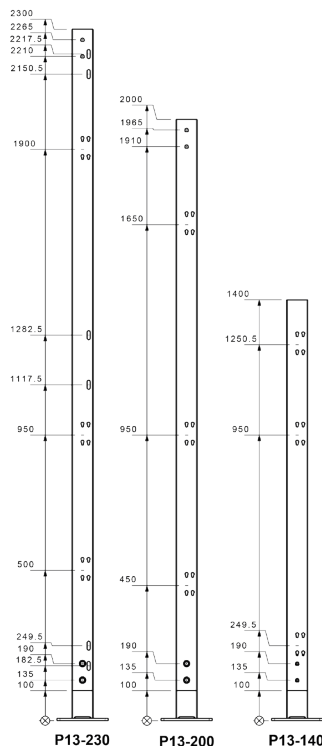

70x70 mm inkl. foot (RAL 9011), Yellow (RAL 1018)

Art. no.	Gap to floor (mm)	Height (mm)
P13-140	100	1400
P13-200	100	2000
P13-230	100	2300