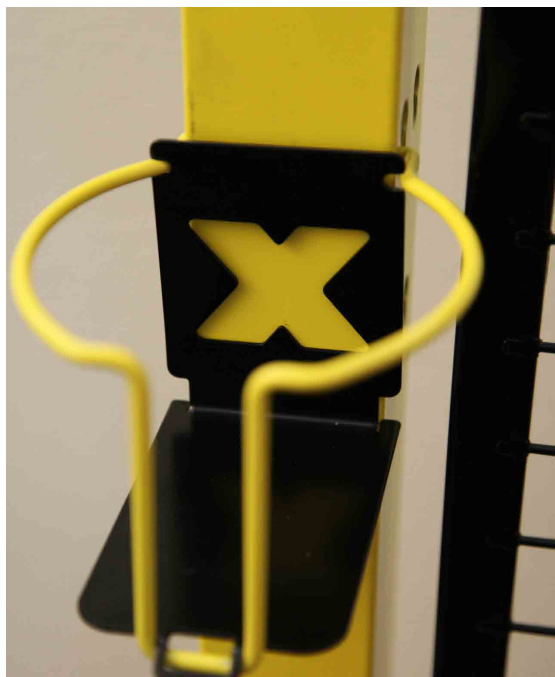

## X-Cup, a safe drink holder

Many of us drink water and coffee while we work, but it is not a good idea to place a coffee mug near a keyboard, drawings or other areas that are sensitive to hot and cold drinks. Axelent is first to design a mug holder to fix onto the X-Guard®-post. Smart and safe at the same time.