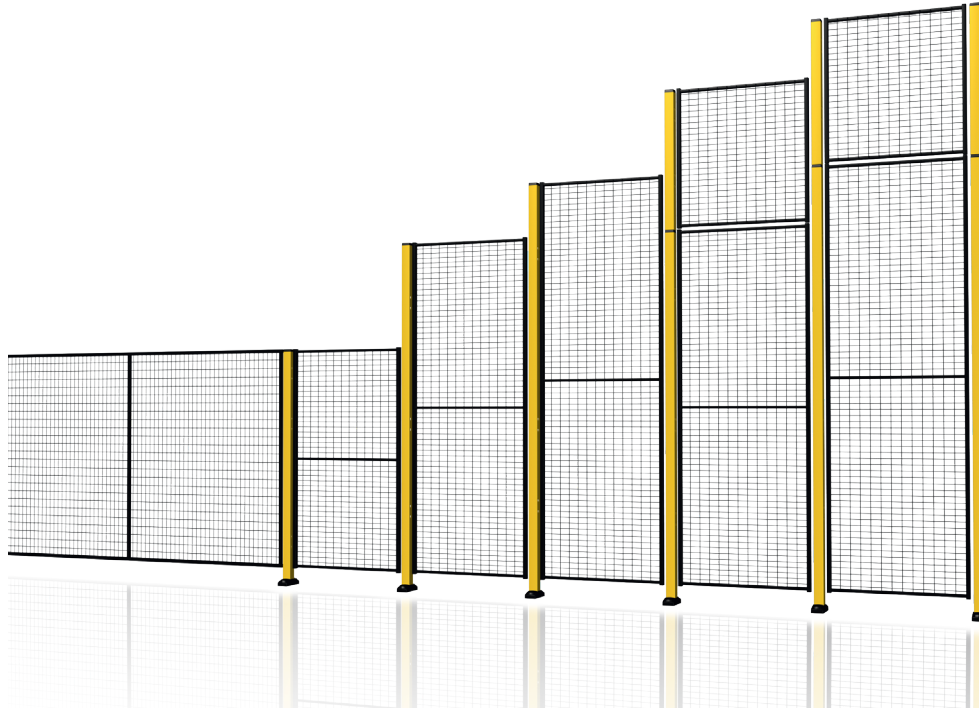

AXELENT PRODUCT INFORMATION

» X-GUARD® 50X30 PANELS

X-GUARD® 50X30 PANELS

X-Guard is a complete range of machine guard that complies with the Machinery Directives, 2006/42/EC, new demands on permanent guards from 29 December, 2009. With its wide range of standard components and accessories, X-Guard is guaranteed to cover all possible machine guard applications. X-Guard was launched in 2008, since then new panel sizes have been added. We listen to our customers to enable us to develop the range as new needs arise.

The panels are available in four different heights 750, 1300, 1900 and 2200 mm. The 750 mm panel is only used for extension to the other heights. They are available in thirteen different widths, except the 1300 mm height that is in fourteen widths. The standard colour is RAL 9011 but the panels can also be tailored to specific customer requirements.

50X30 PANELS

- 2006/42/EC
- 750, 1300, 1900 and 2200 mm
- RAL 9011

AXELENT PRODUCT INFORMATION

» X-GUARD® 50X30 PANELS

TECHNICAL DATA

Safety distance	200 mm
Uprights	30x20 mm
Horizontals	25x15 mm
Posts	50x50, 70x70, 50x100, 100x100 mm
Vertical wires	Ø 3 mm
Horizontal wires	Ø 2.5 mm
Mesh apertures	cc 51x31 mm
Finish	Phosphatising/Epoxy paint
Colour mesh panels	Black RAL 9011
Colour post	Yellow RAL 1018, Black RAL 9011*, Blue RAL 5005*, Red RAL 3020*

Other colours can be quoted. (* Only on standard post, 50x50 mm)

AXELENT PRODUCT INFORMATION

» X-GUARD® 50X30 PANELS

MESH PANELS

Art. no.	Height (mm)	Width (mm)	Art. no.	Height (mm)	Width (mm)
----------	-------------	------------	----------	-------------	------------