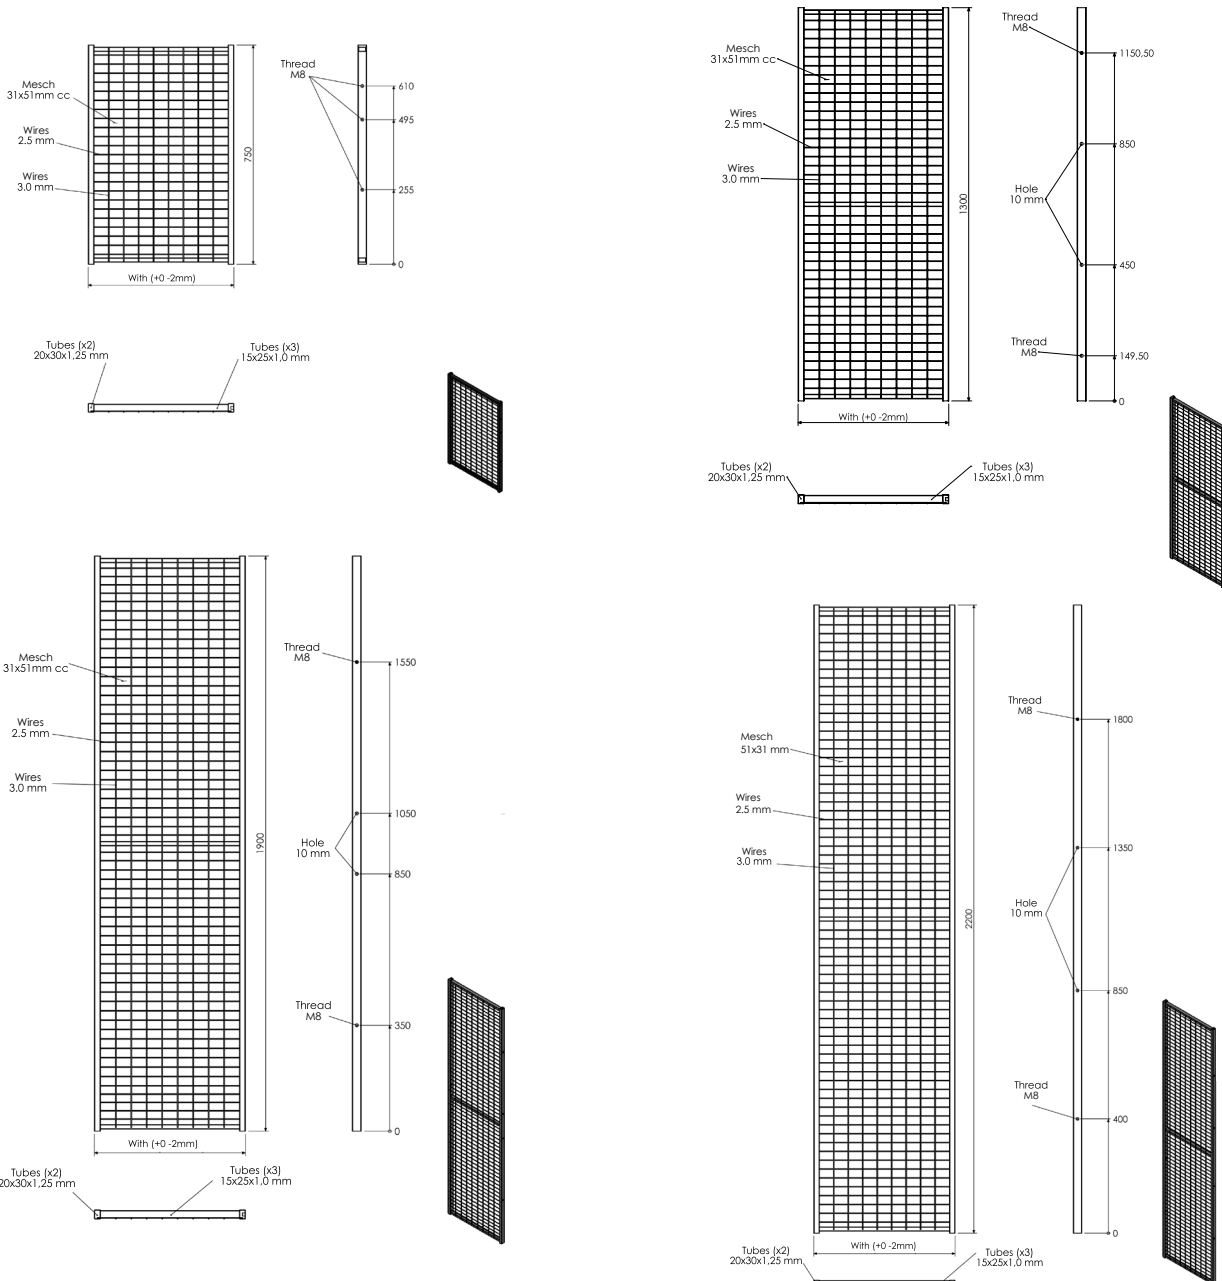

The panels are available in four different heights 750, 1300, 1900 and 2200 mm. The 750 mm panel is only used for extension to the other heights. They are available in thirteen different widths, except the 1300 mm height that is in fourteen widths. The standard colour is RAL 9011 but the panels can also be tailored to specific customer requirements.

50X30 PANELS

- 2006/42/EC
- 750, 1300, 1900 and 2200 mm
- RAL 9011

AXELENT PRODUCT INFORMATION

» X-GUARD® 50X30 PANELS

TECHNICAL DATA

Safety distance	200 mm
Uprights	30x20 mm
Horizontals	25x15 mm
Posts	50x50, 70x70, 50x100, 100x100 mm
Vertical wires	Ø 3 mm
Horizontal wires	Ø 2.5 mm
Mesh apertures	cc 51x31 mm
Finish	Phosphatising/Epoxy paint
Colour mesh panels	Black RAL 9011
Colour post	Yellow RAL 1018, Black RAL 9011*, Blue RAL 5005*, Red RAL 3020*

Other colours can be quoted. (* Only on standard post, 50x50 mm)

AXELENT PRODUCT INFORMATION

» X-GUARD® 50X30 PANELS

MESH PANELS

Art. no.	Height (mm)	Width (mm)	Art. no.	Height (mm)	Width (mm)
----------	-------------	------------	----------	-------------	------------