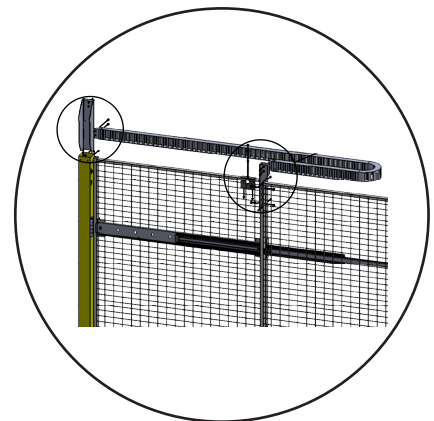

Axellent Product information

» X-Guard® D57-XXX400

Technical data

Art.no	Height (mm)	Max width (mm)	Description
D57-XXX400A	Max. 2300	4000	Hinged/sliding door
D57-XXX400B	Min. 2300	4000	Hinged/sliding door
<i>(standard panels of width 1000 mm are used as door panels)</i>			
B00-039			Cable carrier

B00-039