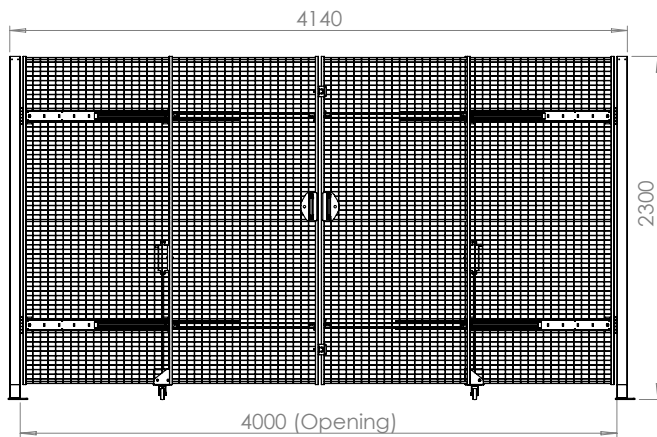

Axellent Product information

» X-Guard® D57-XXX400

Technical data

Art.no	Height (mm)	Max width (mm)	Description
D57-XXX400A	Max. 2300	4000	Hinged/sliding door
D57-XXX400B	Min. 2300	4000	Hinged/sliding door
<i>(standard panels of width 1000 mm are used as door panels)</i>			
B00-039			Cable carrier

D57-XXX400A