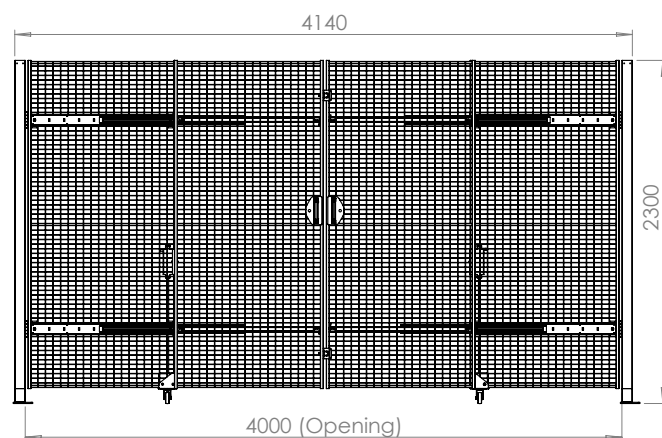

Axellent Product information

» X-Guard® D57-XXX400

Technical data

Art.no	Height (mm)	Max width (mm)	Description
D57-XXX400A	Max. 2300	4000	Hinged/sliding door
D57-XXX400B	Min. 2300	4000	Hinged/sliding door

(standard panels of width 1000 mm are used as door panels)

B00-039	Cable carrier

D57-XXX400A