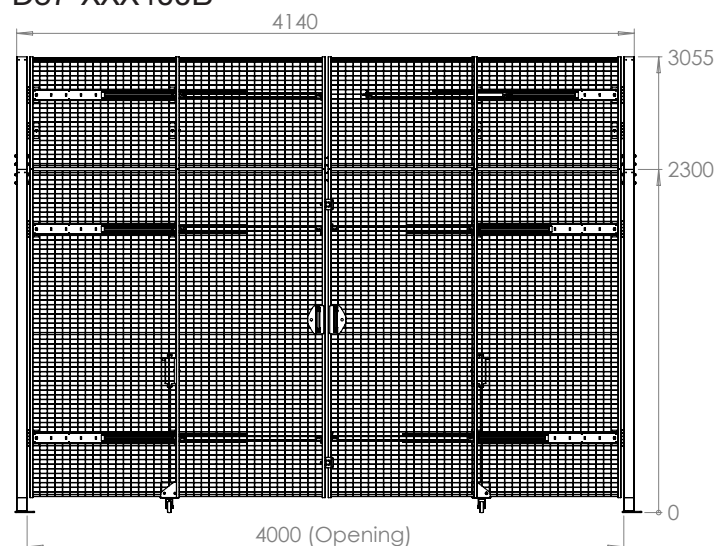

D57-XXX400B